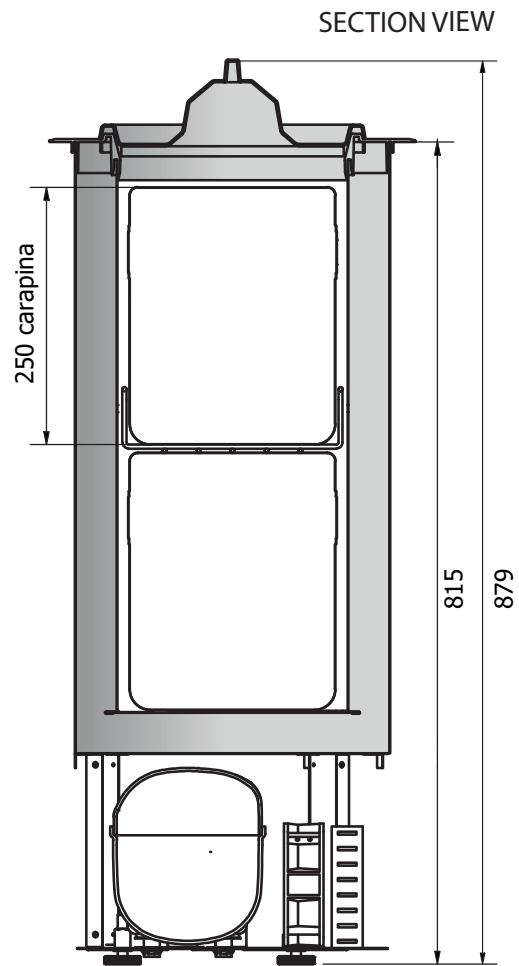

Each PAI is equipped with a digital thermostat for regulation of the temperature

It houses anti-rotation carabiners, simple carabiners and mini carabiners from diam. 200 h250 / h125 (not included)

DIMENSIONS