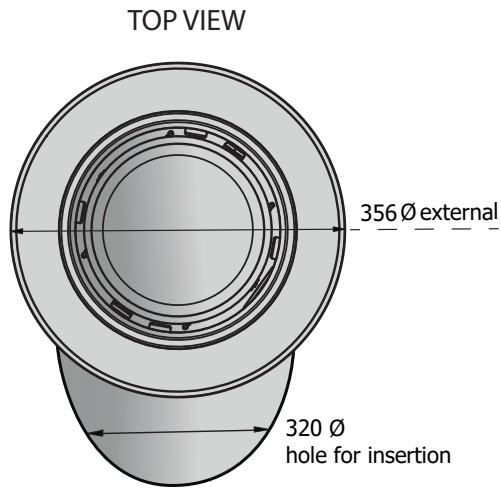

Each PAI is equipped with a digital thermostat for regulation of the temperature

It houses anti-rotation carabiners, simple carabiners and mini carabiners from diam. 200 h250 / h125 (not included)

DIMENSIONS