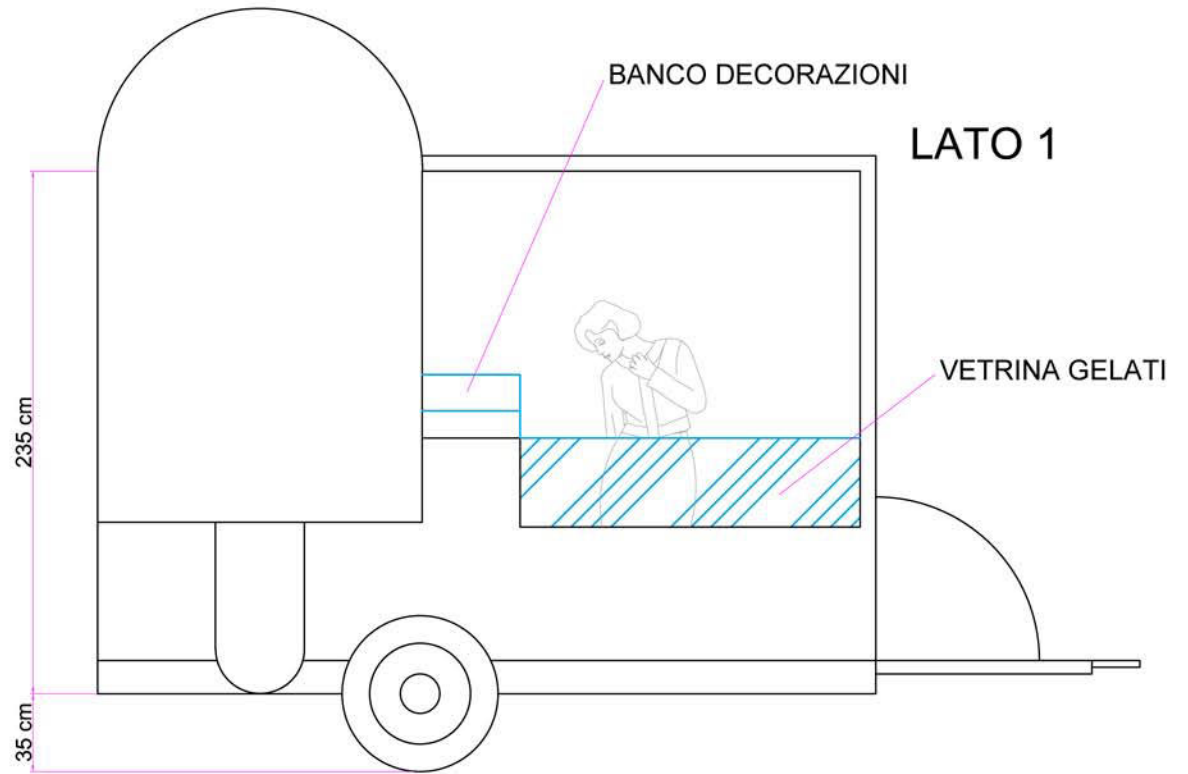

PIANTA

LEGENDA

- A5 = LAVELLO o LAVANDINO / SINK
- A3 = SLIM 648 /UP. FREEZER SLIM 648
- B2 = VETRINA GELATO / GELATO SHOWCASE
- B3C = BANCO DECORAZIONI / DECORATION COUNTER

LATO 3

LATO 3

BANCO DECORAZIONI

LATO 1

LATO 4

LATO 2

CCF
ICE CREAM EQUIPMENT
SINCE 1985

CCF
ICE CREAM EQUIPMENT
SINCE 1985

CCF
WE SALLIE DE FRESH
SINCE 1988

CCF
ICE CREAMERY
SINCE 1988