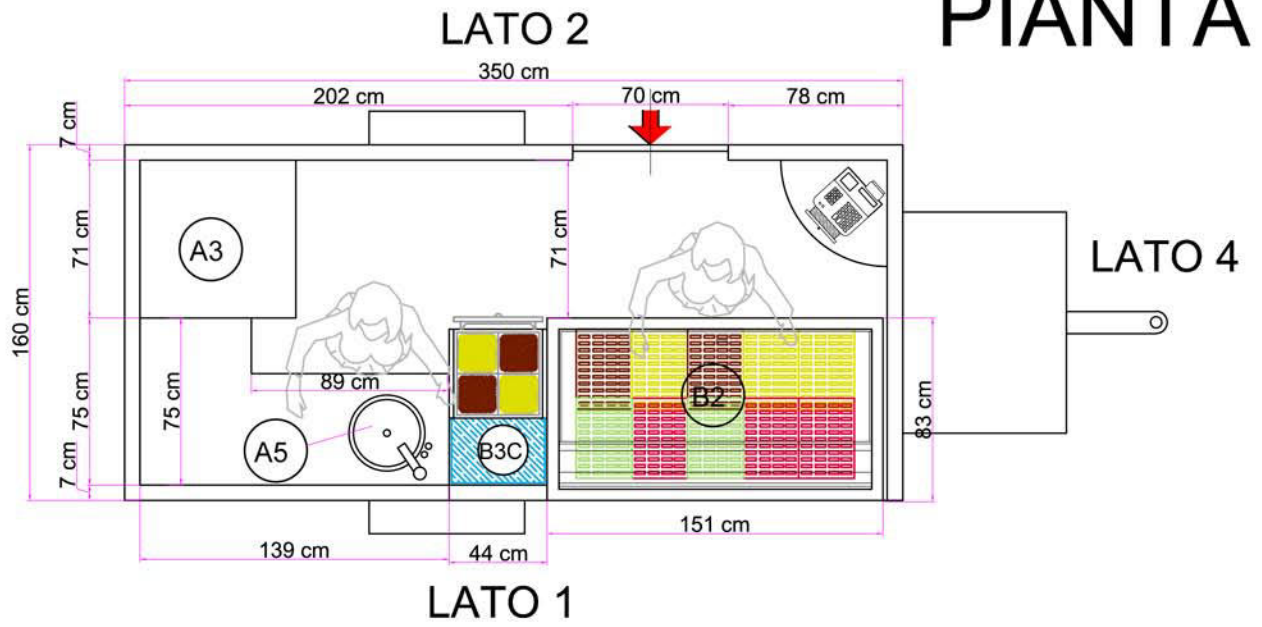

PIANTA

LEGENDA

- A5 = LAVELLO o LAVANDINO / SINK
- A3 = SLIM 648 /UP. FREEZER SLIM 648
- B2 = VETRINA GELATO / GELATO SHOWCASE
- B3C = BANCO DECORAZIONI / DECORATION COUNTER

LATO 3

LATO 3

BANCO DECORAZIONI

LATO 1

LATO 4

LATO 2

CCF
ICE CREAM EQUIPMENT
SINCE 1985

CCF
ICE CREAM EQUIPMENT
SINCE 1985

CCF
WE SALLIE DE FRESH
SINCE 1988

CCF
ICE CREAMERY
SINCE 1988