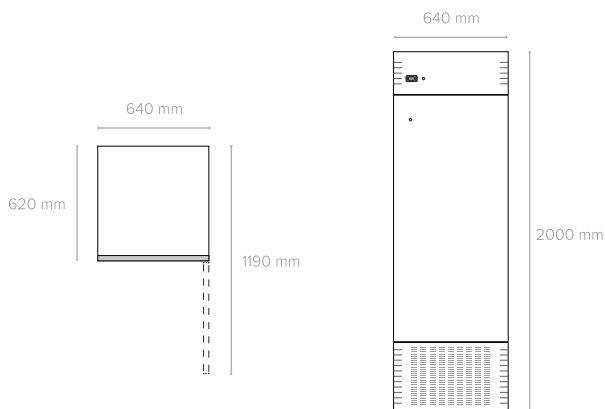

DIMENSIONI / DIMENSIONS